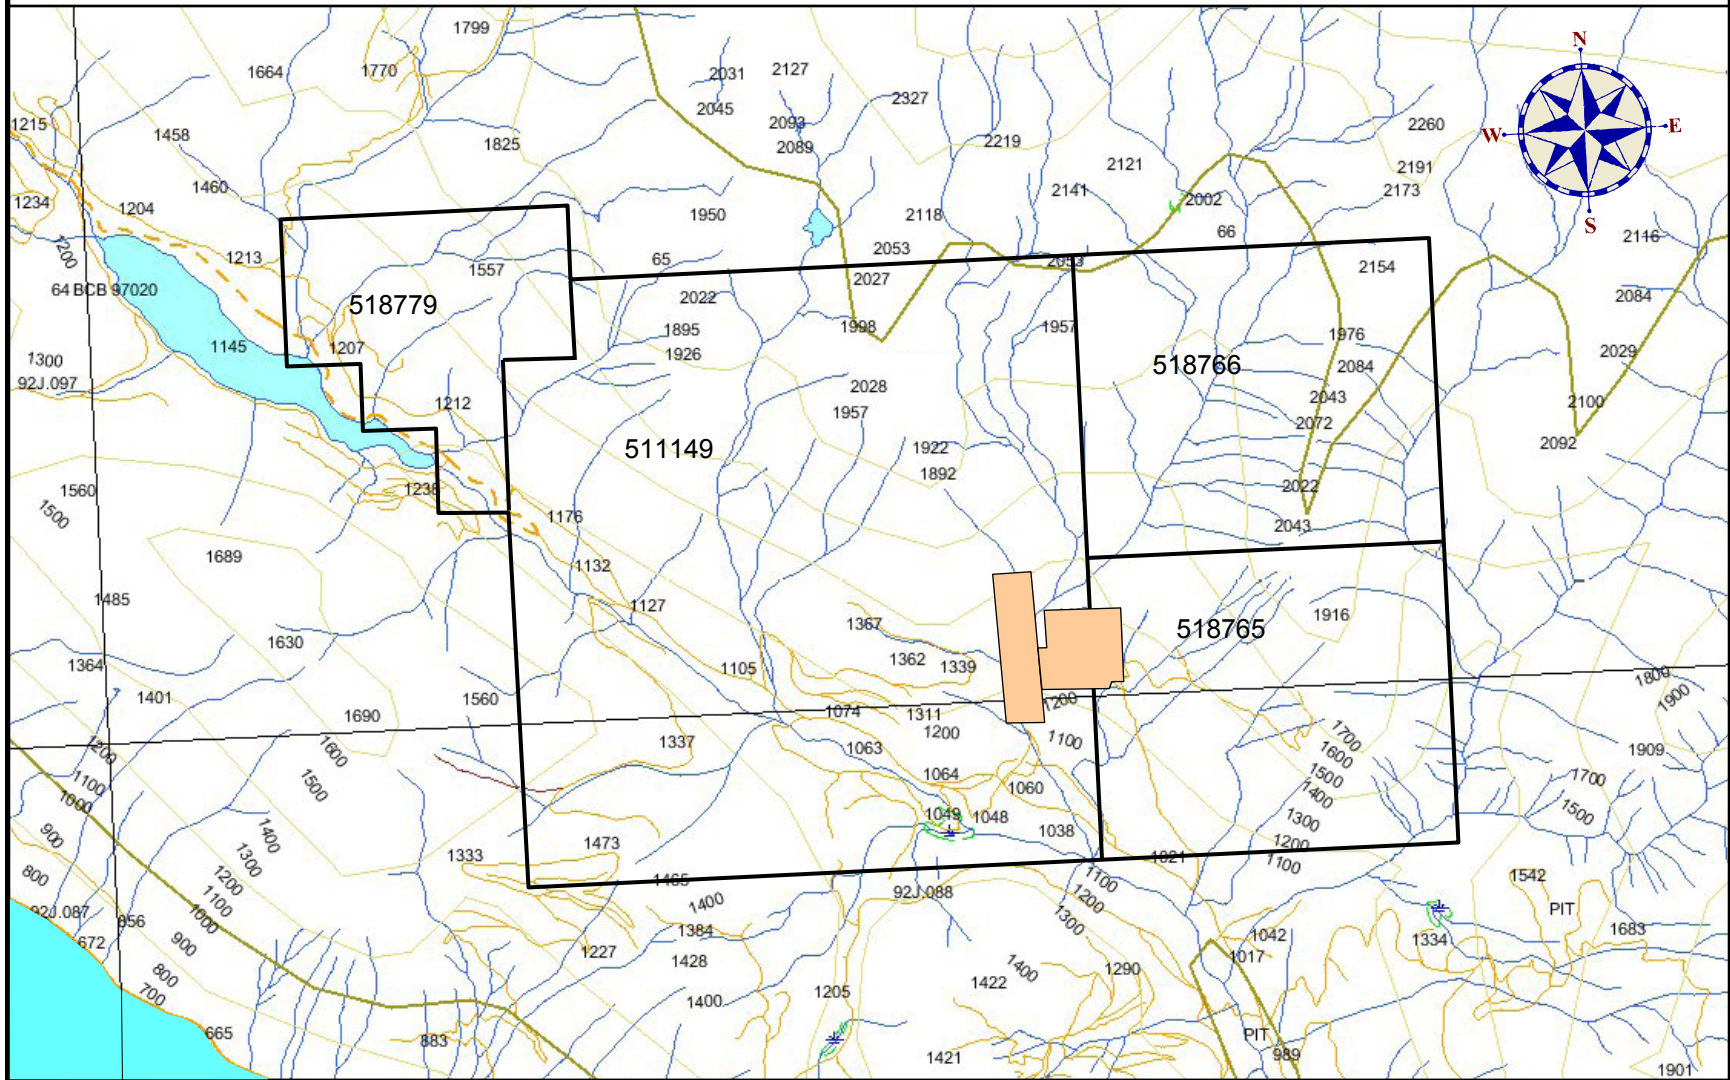

Figure 2: SILVER STREAM MINERAL CLAIM GROUP

 Crown granted mineral claims (pre-date Silverstream)

SCALE: 1: 40,000